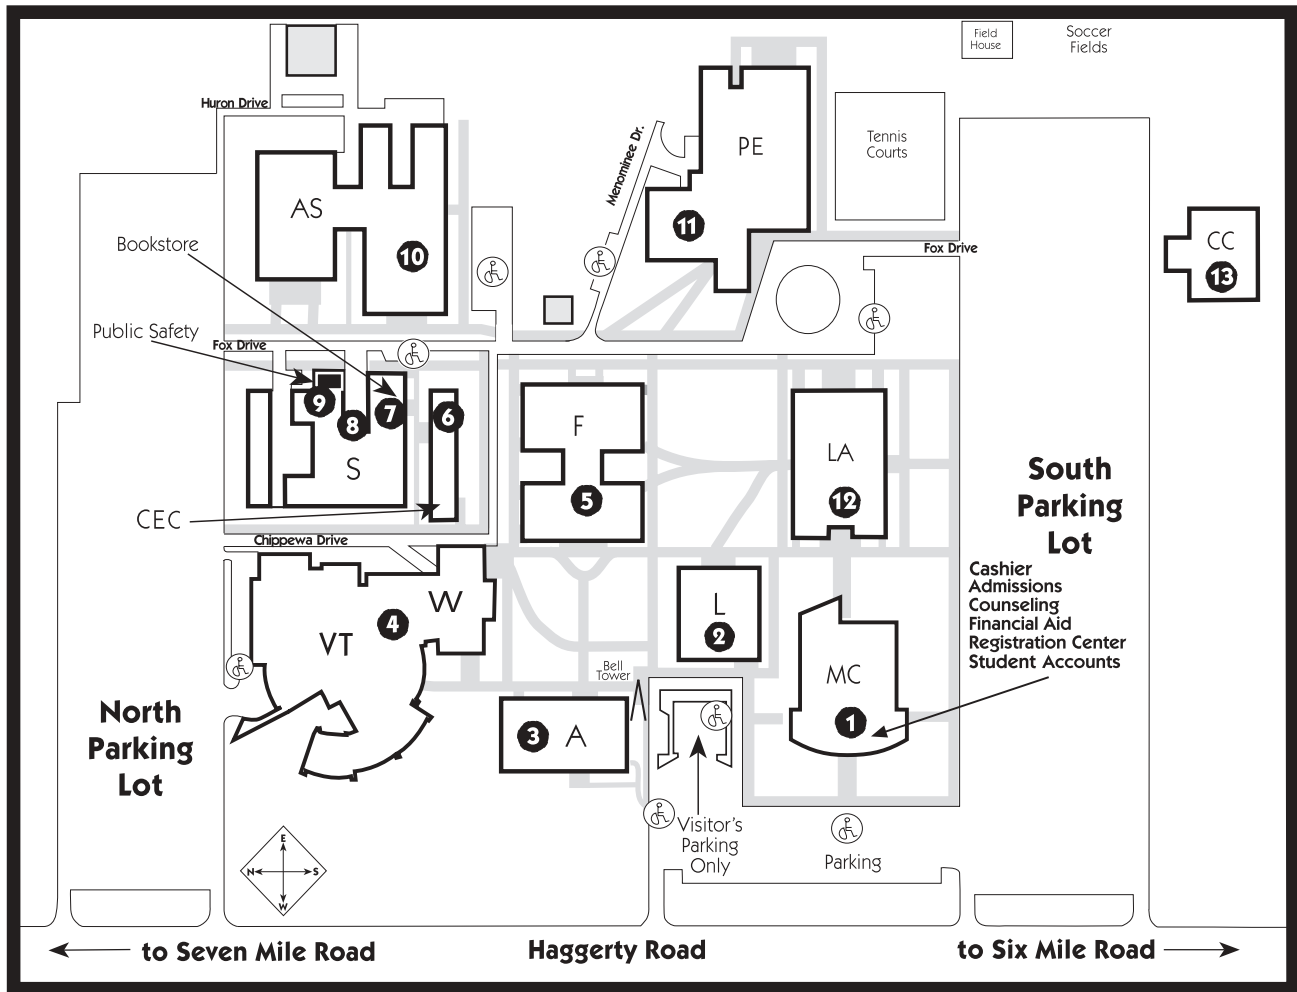

Campus Map

Schoolcraft College • 734-462-4400

18600 Haggerty Road
Livonia, Michigan 48152-2696

Building Directory

Applied Sciences Building—AS	10
Business Programs	Nursing
Computer Programs	Open Entry/Open Exit Lab
Classrooms	Technology Programs
Bookstore—S	7
Continuing Education Center—CEC	6
Children's Center (Child Care)—CC	13
Forum Building—F	5
Art Programs	Music Programs
Classrooms	Science Programs
Forum Recital Hall	
Grote Administration Center—A	3
Development & Governmental Relations	
Foundation	Instruction Vice President
Grants & Research	Marketing
Human Resources	President's Office
Instruction Office	
Liberal Arts Building—LA	12
Classrooms	Liberal Arts Theatre
Liberal Arts Programs	
Library—L	2
Distance Learning	Open Entry/Open Exit Testing

McDowell Center—MC	1
Admissions	Finance & Business Services
Assessment Center	Learning Assistance Center
Career Planning & Placement	Purchasing
Cashier	Registrar
Classrooms	Registration Center
Computer Lab	Student Accounts
Counseling	Testing Services
Enrollment Management Vice President	
Financial Aid	Women's Resource Center
Physical Education Building—PE	11
Public Safety (Security) 734-462-4424—S	9
Receiving Dock—S	8
Service Building—S	8
Lost & Found	Facilities Management
VisTaTech Center—VT	4
American Harvest Restaurant	Classrooms
Business Development Center	Culinary Arts Program
Waterman Wing—W	
Cafeteria	Recreational Areas
Food Service	Student Activities
Founder's Room	Study Area
Health Service	