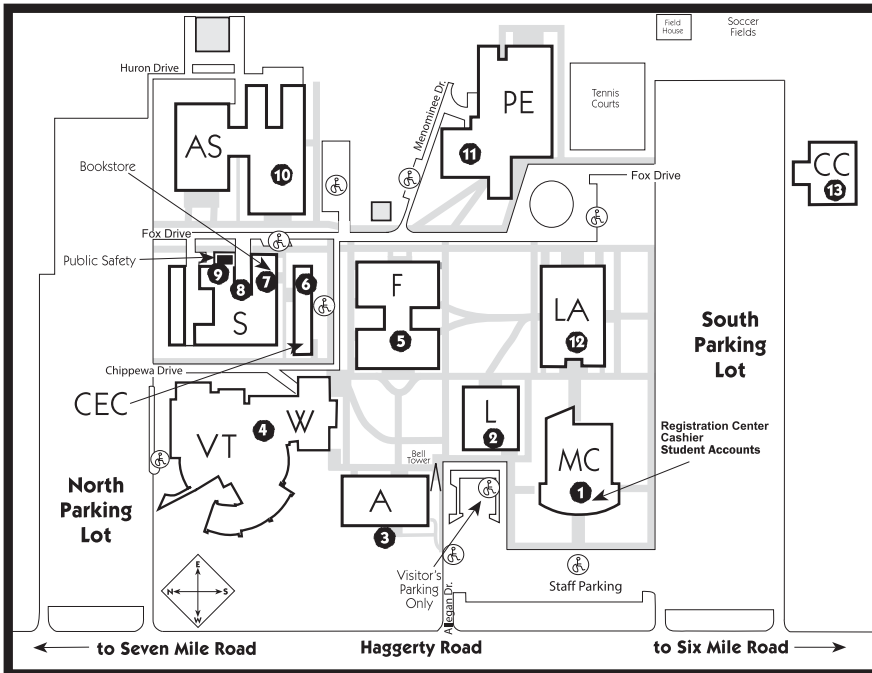

Campus & Area Maps

Schoolcraft College—SC
 18600 Haggerty Road
 Livonia, Michigan 48152-2696

General College 734-462-4400
 Continuing Education Center 734-462-4448
 Hearing Impaired Phone 734-462-4437

Class Location Directory

- AS** **Applied Sciences Building - 10**
 Business Programs Computer Programs
 Classrooms Nursing
 - CEC** **Continuing Education Center - 6**
 - F** **Forum Building - 5**
 Art Programs Classrooms
 Forum Recital Hall Music Programs
 - LA** **Liberal Arts Building - 12**
 Classrooms Liberal Arts Programs
 Liberal Arts Theatre
 - L** **Library - 2**
 - MC** **McDowell Center - 1**
 Admissions Finance & Business Services
 Assessment Center Learning Assistance Center
 Career Planning & Placement Purchasing
 Cashier Registrar
 Classrooms Registration Center
 Computer Lab Student Accounts
 Counseling Testing Services
 Enrollment Management Vice President
 Financial Aid Women's Resource Center
 - MFC** **Medical Fitness Center**
 17940 Farmington Road, Livonia, 734-425-5544
 southeast corner at Curtis
 - PE** **Physical Education Building - 11**
 - RC** **Radcliff Center**
 1751 Radcliff Street, Garden City, 734-462-4770
 just south of Ford Road between
 Wayne & Merriman
 - TBA** **To be announced**
 Students will be called when location is finalized.
 Class will be held at Livonia campus.
 - VT** **VisiTech Center - 4**
 American Harvest Restaurant Classrooms
 Business Development Center Culinary Arts Program
 - W** **Waterman Wing - 4**
 Cafeteria Food Service
- ### Other Campus Offices
- A** **Grote Administration Center - 3**
 Development & Governmental Relations
 Foundation Instruction Vice President
 Grants & Research Marketing
 Human Resources President's Office
 Instruction Office
 - CC** **Children's Center - 13**
 Child Care
 - S** **Service Building**
 Bookstore - 7 Receiving - 8
 Lost & Found - 9 Facilities Management - 9
 Public Safety - 9 (Security) 734-462-4424